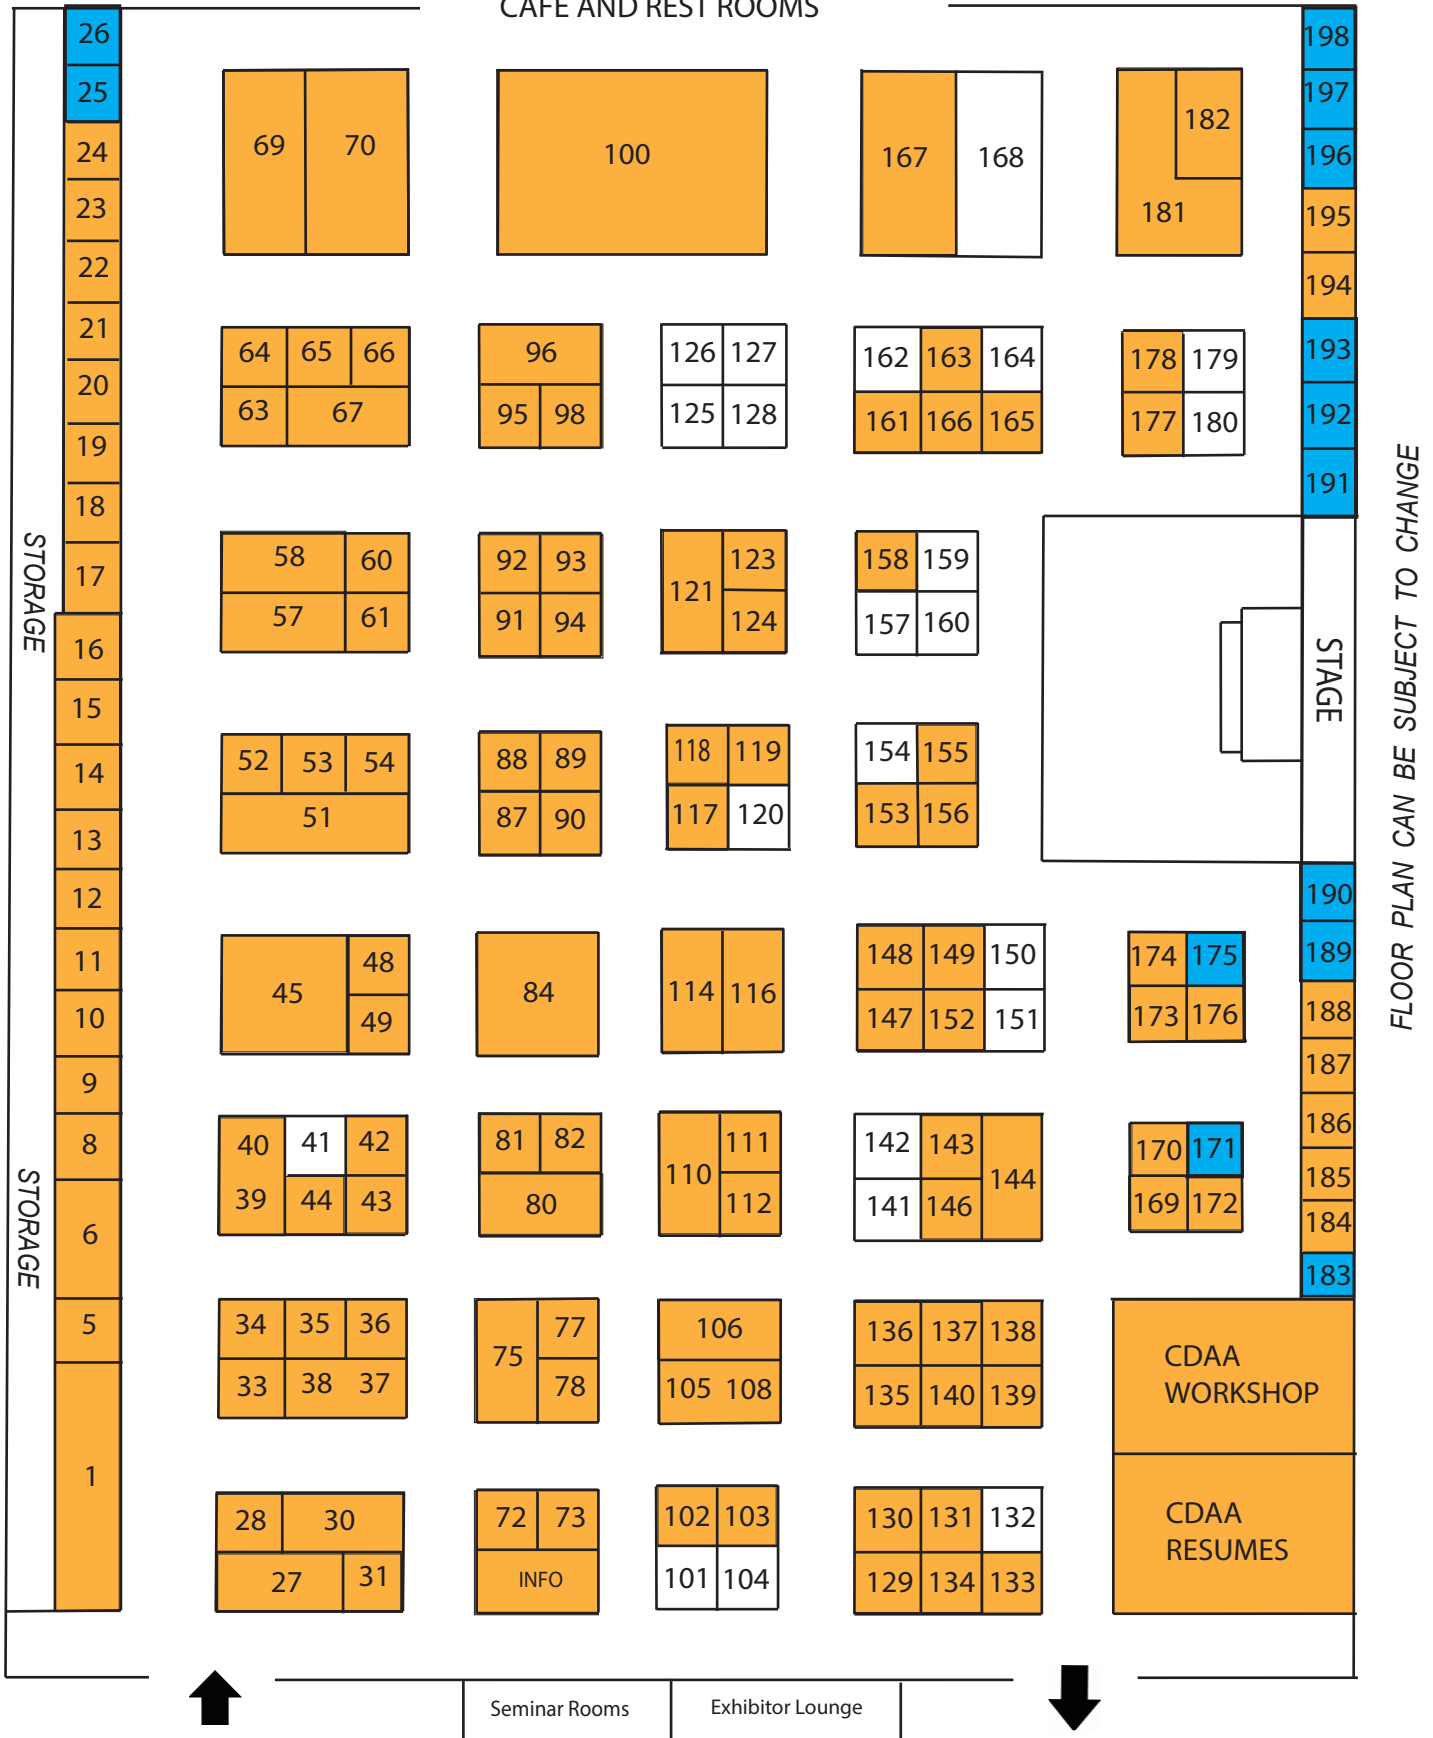

CAFE AND REST ROOMS

FLOOR PLAN CAN BE SUBJECT TO CHANGE

- All stands in Orange have been booked
- All stands in White are Standard Displays - 3m x 3m stands
- All stands in Blue are Mini Displays - 2.5m x 2m stands