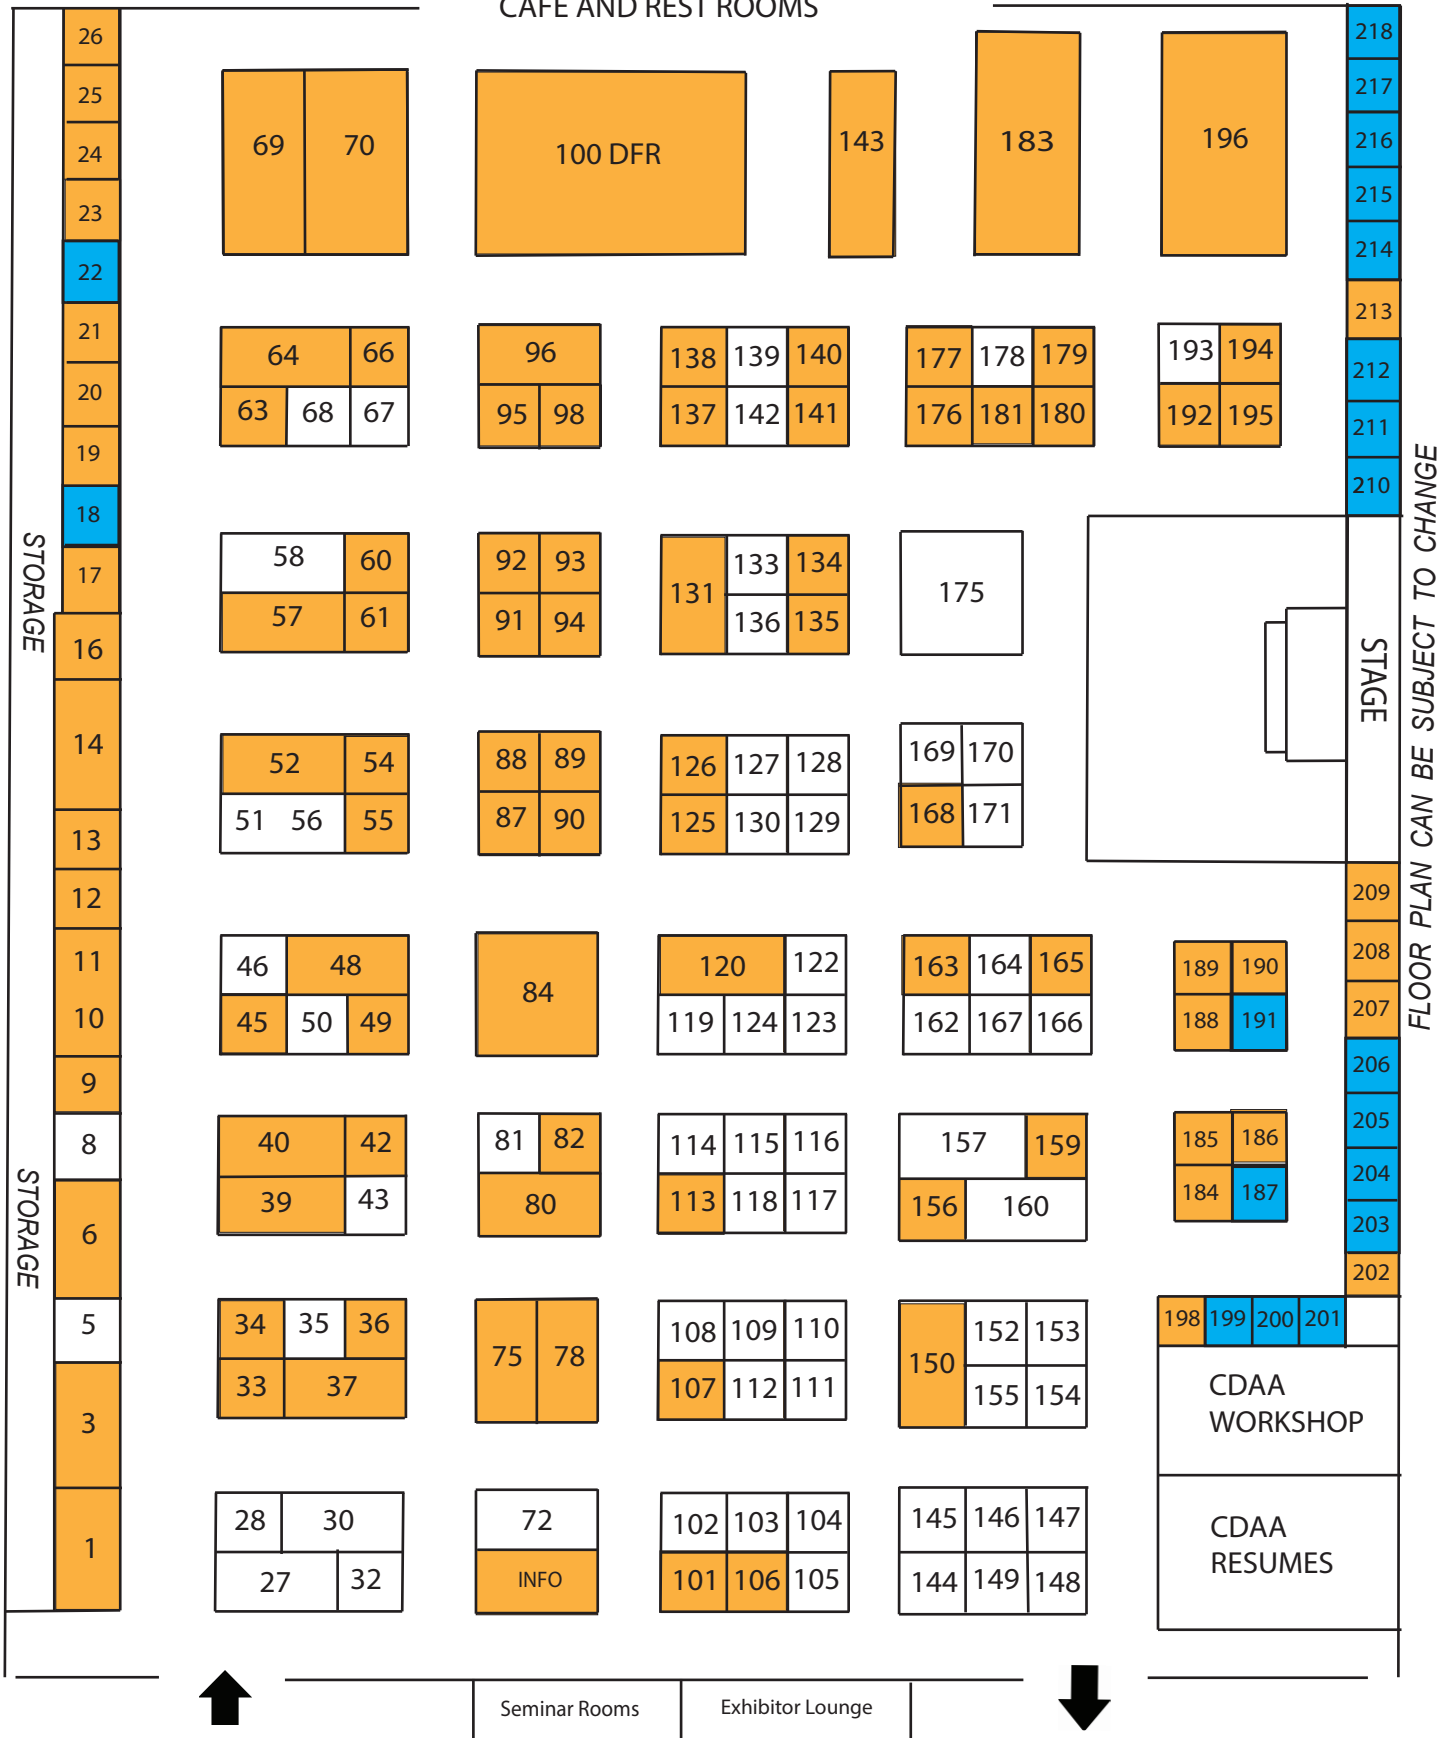

CAFE AND REST ROOMS

FLOOR PLAN CAN BE SUBJECT TO CHANGE

Entrance Door 9

Exit Door 10

- All stands in Orange have been booked
- All stands in White are Standard Displays - 3m x 3m stands
- All stands in Blue are Mini Displays - 2.5m x 2m stands